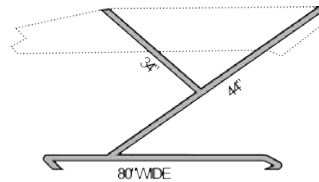

**Deluxe boat bow frame kit** that fits up to an 80" beam. Kit includes: Two 7/8" bright anodized aluminum bows, 4 eye ends, 2 jaw slides, 2 deck mounts, 2 deck loops, 4 1" buckles, 2 snap hooks. Cut to width and height, then assemble