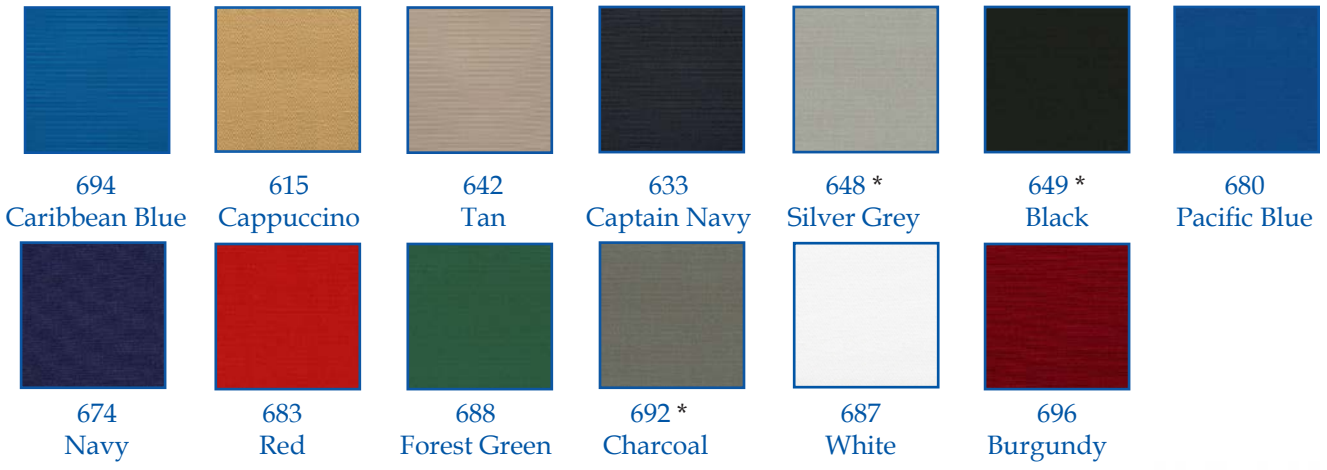

# Rex Pegg Fabrics, Inc

Top Notch 1S

\* 3 colors only in stock (Silver Grey, Charcoal, Black), all other colors are available via roll only.

**Premium Colors: Burgundy, Captain Navy, Pacific Blue, Navy and Red**