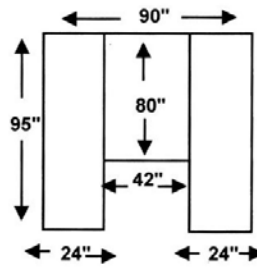

Item #
PL102DSR **
42" Center Deck