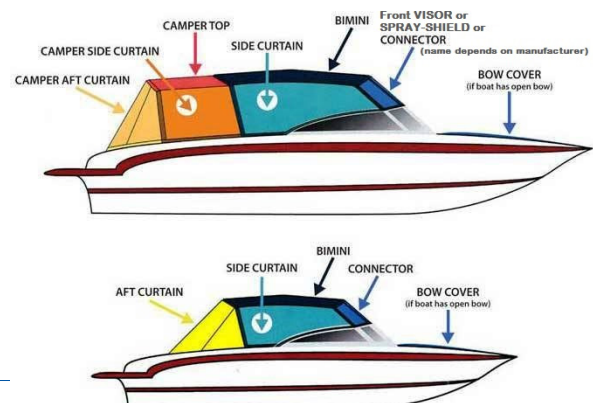

Stocked in: Tacoma Only *   Stocked in: Tacoma & Phoenix **   Stocked in: Phoenix Only ***