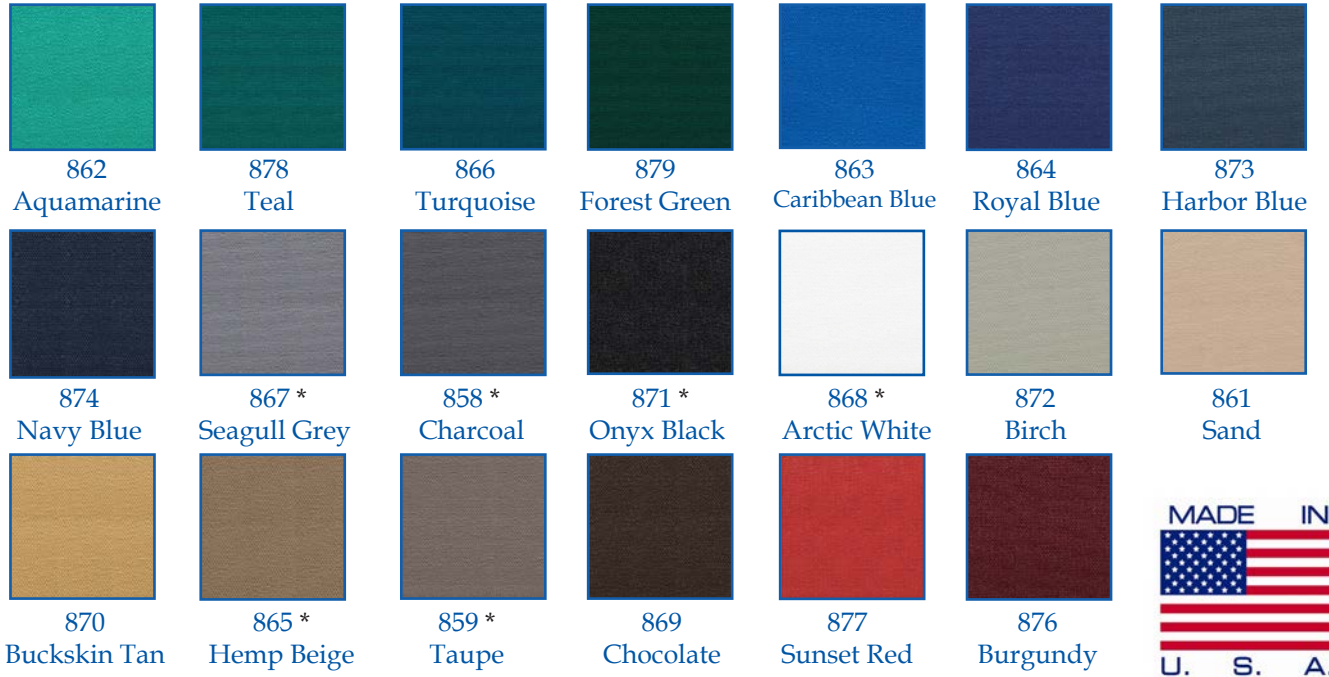

# Rex Pegg Fabrics, Inc

Top Gun 9

\* 6 colors only in stock (Arctic White, Seaquill grey, Charcoal, Onxy Black, Hemp beige, Taupe), all other colors are available via roll only.