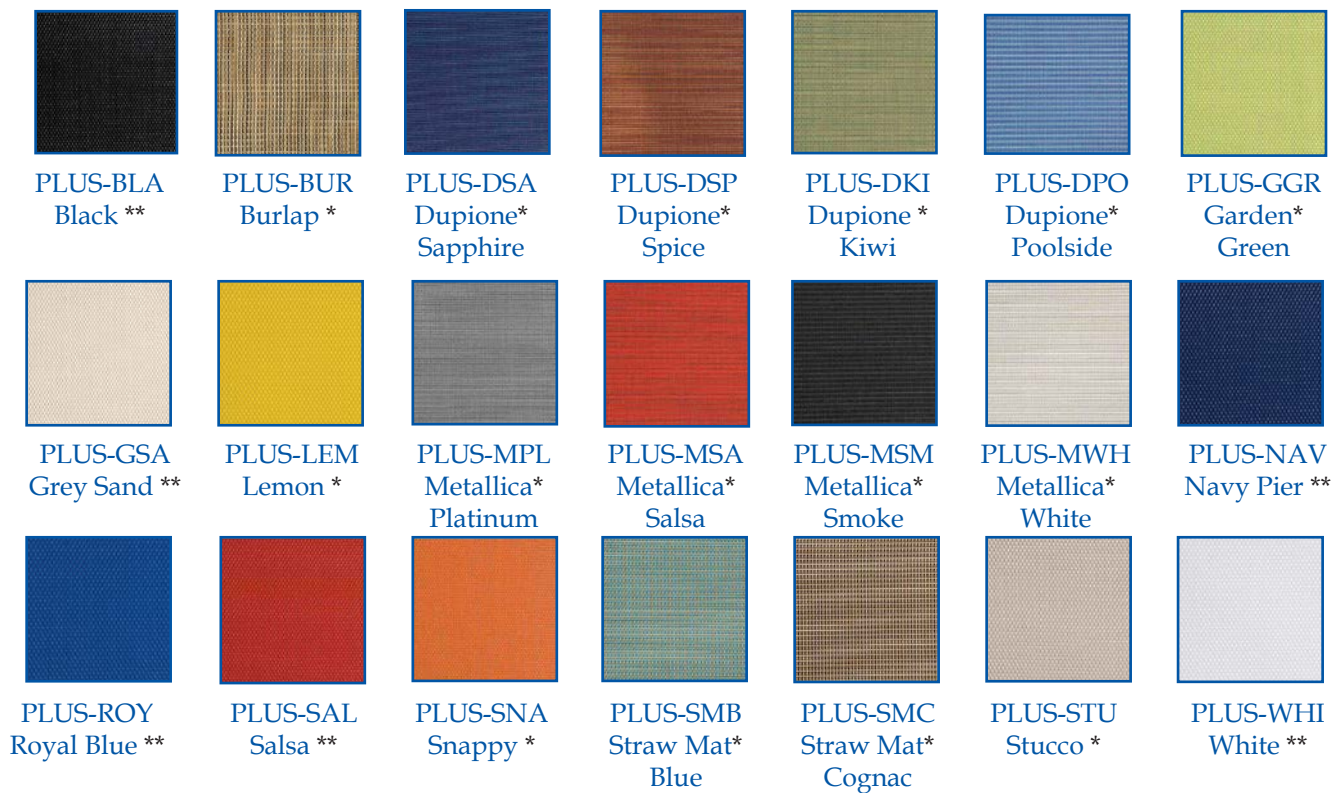

PHIFERTEX PLUS VINYL MESH

Functional and durable, Phifertex fabrics offer excellent performance while withstanding spills, splatters and the hustle and bustle of high traffic areas. These fabrics are easy to maintain - easily cleaned with soap and water or 50/50 bleach to water solution. 54" wide, 42x12 mesh with a 7.5% openness factor. Weighs 16oz per square yard.

Stocked in: Tacoma Only * Stocked in: Tacoma & Phoenix ** Stocked in: Phoenix Only ***