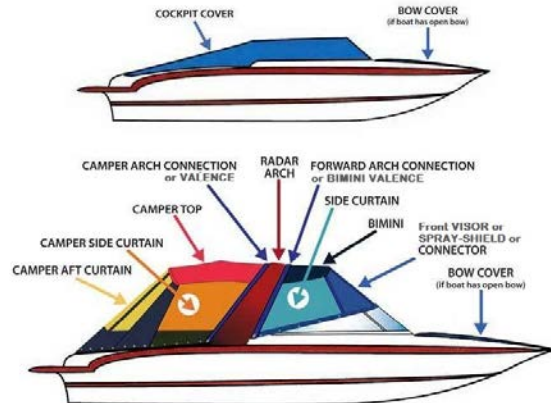

Stocked in: Tacoma Only *   Stocked in: Tacoma & Phoenix **   Stocked in: Phoenix Only ***