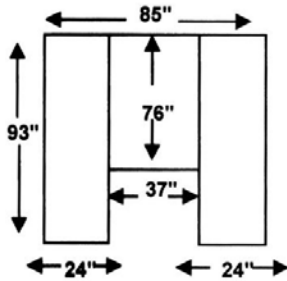

Rex Pegg Fabrics, Inc

Tops

Landau & Convertible Tops

Universal Double Seam Landau Tops available in black Levant Grain Vinyl. To find the size you need, measure the center deck between the seams.

Many more patterns and colors available on a Special Order Basis in both Universal and fitted tops.

Item #
PL102DSS **
37" Center Deck

Item #
PL102DSR **
42" Center Deck

Item #
PL102DSL **
44" Center Deck

Both domestic and foreign car tops

Along with the tops you can purchase cables, binding, wire-on, cut yardage, well liners, pad set.

All tops are special order.

Call us today for a quote

Stocked in: Tacoma Only *   Stocked in: Tacoma & Phoenix **   Stocked in: Phoenix Only ***