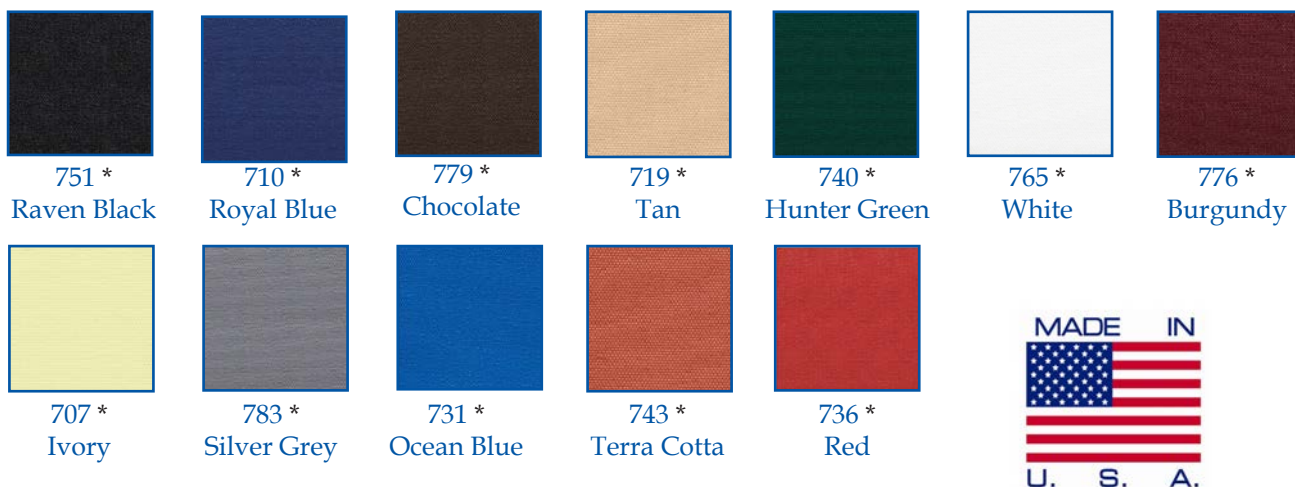

Rex Pegg Fabrics, Inc

Top Gun FR

Premium Colors: Burgundy, Royal Blue, Red, Hunter Green

Marlen Textiles manufactures coated, laminated, and solution dyed polyester fabrics for use in a wide range of applications. Their polyester fabrics are the strongest there is and are treated to be resistant to water, mildew, weather, rot, and abrasion.

Technical Data	
Width, inches	62"
Roll Size, yards	45 yards
Weight, oz./yard²	13 ounces
Tensile Strength	Warp: 498 + Fill: 380
Tongue Tear	Warp: 25 Fill: 18
Spray Rating	90 +
3 Drop Rating (cm)	70
Warranty Period	8 years
Shrinkage (%)	Warp: 0% Fill: <1%
Stretch (%)	Warp: <1% Fill: <1%
MVSS-302	X
NFPA 701	X
California State Fire Marshall	X
CPAI 84	X
CAN/ULC-S109-03	X
FAA/FAR 25.853	X

TOP GUN® FR, formerly known as Holiday, is an acrylic coated 100% woven polyester flame retardant fabric (600 denier) utilizing a proprietary process to coat both the top and bottom, thus allowing the fabric to be completely reversible. Its Flame Retardant properties allow it to pass California State Fire Marshall, NFPA 701 and CPAI 84 specifications. TOP GUN® FR is the ultimate coated fabric for applications needing Flame Resistance and that provides unrivaled durability, tear and abrasion resistance, dimensional stability, UV and mildew resistance. It can be used for many outdoor applications such as tents, commercial and industrial awnings, canopies, and many other useful applications. TOP GUN® FR is 13 oz. per square yard and is 62" wide.

Stocked in: Tacoma Only * Stocked in: Tacoma & Phoenix ** Stocked in: Phoenix Only ***

Toll Free: (800) 933 - 3232 / Fax: (253) 591 - 7059
Office: (253) 272 - 5162 / Email: sales@rexpeggfabrics.com