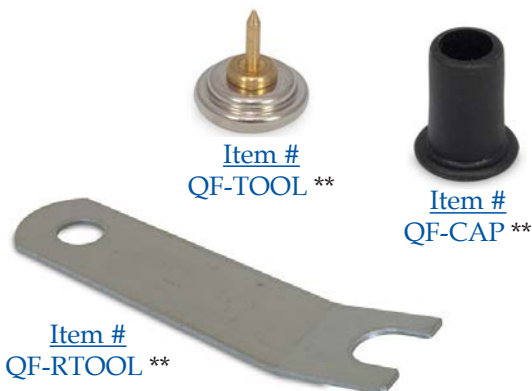

Kits Include: 1 Release tool, 25 Holding caps and 50 Tools = Item# QF-KIT

Item #  
QF-TOOL \*\*

Item #  
QF-CAP \*\*

Item #  
QF-RTOOL \*\*

Item #  
SNAP-KIT \*\*

**Premium Snap Fastener Kit** Snaps are nickel over brass finish. Convenient snap kit for retail sale.