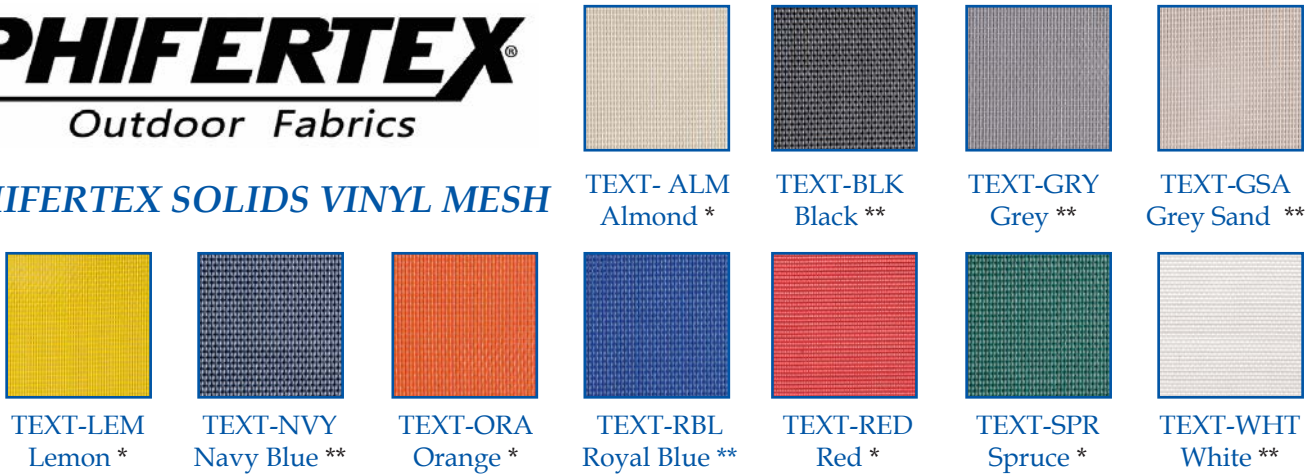

Rex Pegg Fabrics, Inc

Phifertex

PHIFERTEX® Outdoor Fabrics

PHIFERTEX SOLIDS VINYL MESH

Functional and durable, Phifertex fabrics offer excellent performance while withstanding spills, splatters and the hustle and bustle of high traffic areas. These fabrics are easy to maintain - easily cleaned with soap and water or 50/50 bleach to water solution. 54" wide, 17 x 11 mesh with a 35% openness factor. Weighs 11.3oz. per square yard and is available in 11 colors.