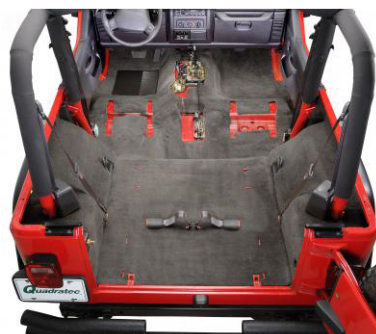

## Automotive Replacement Carpet

What bigger impact to the interior of your vehicle like replacing the carpet. Auto Custom Carpets, Inc. (ACC) is the industry leader of auto replacement carpet and floor mats. Give us a call for a quote. We can get molded carpets, yardage, floor mats and vinyl molded kits. Special order with a lead time around 7-10 business days. For the complete color line of carpets check out our website at [www.rexpeggfabrics.com](http://www.rexpeggfabrics.com)