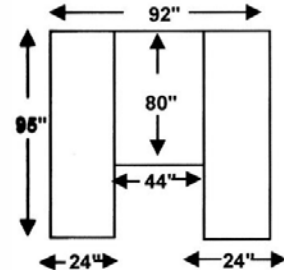

Item #
PL102DSL **
44" Center Deck